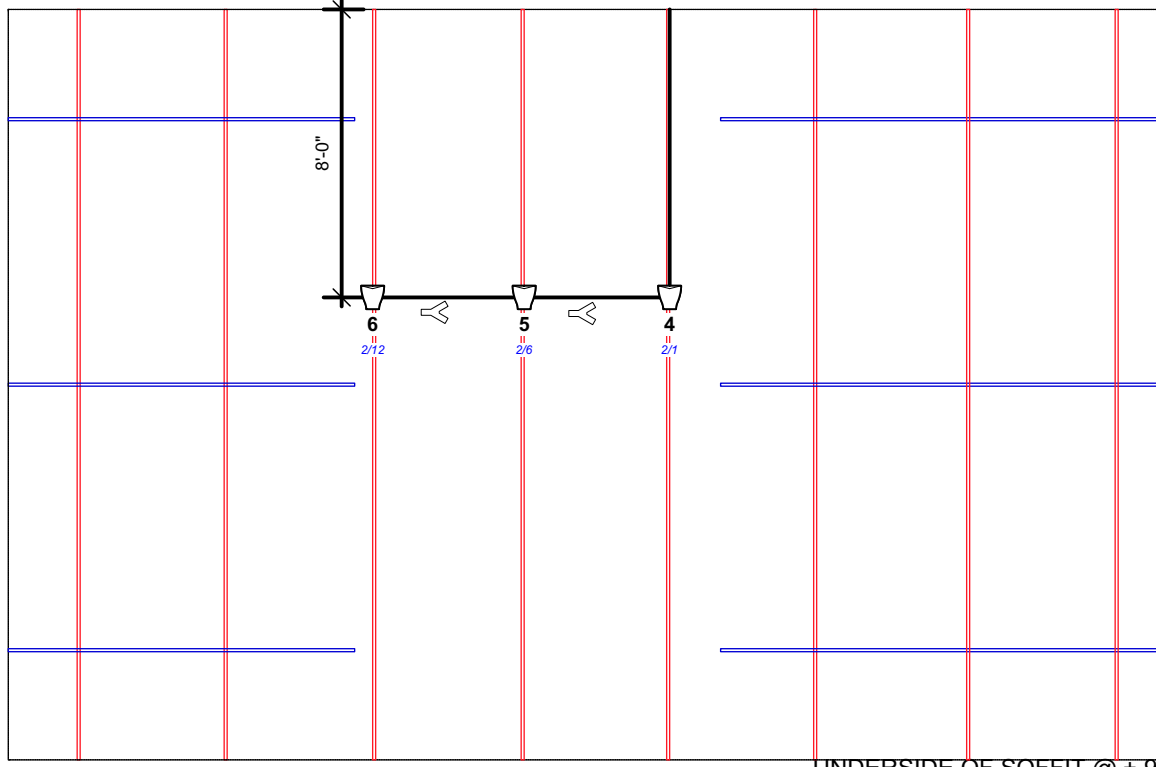

ROOF BALCONY

WHITE STUDIO

UNDERSIDE OF SOFFIT @ + 9'8"

UNDERSIDE OF SOFFIT @ + 9'8"

REMOVEABLE WALL

REMOVEABLE WALL

UNDERSIDE OF SOFFIT @ + 9'8"

UNDERSIDE OF SOFFIT @ + 9'8"

ROBBINS STUDIO

LX CONSOLE

19TH STREET

WEST

EAST

KEY TO INSTRUMENTATION

◡ COLORSOURCE PAR with WIDE LENS

DRAWING NAME: STUDIO LIGHT PLOT		Director of Production Hillery Makatura	2020/2021 SEASON
COMPANY NAME:		Production Manager Kristiana Cowcer	
LIGHTING DESIGNER:		Technical Director Ryan Naso	New York Live Arts 219 W. 19th Street NY, NY 10011 www.newyorklivearts.org 212.691.6500 212.633.1974 (fax)
DATE ISSUED:		Lighting Supervisor Lauren Libretti	
REP PLOT DRAWN BY: AV, LB, VMV		REVISION #:	
SCALE: 1/4" = 1'-0"			